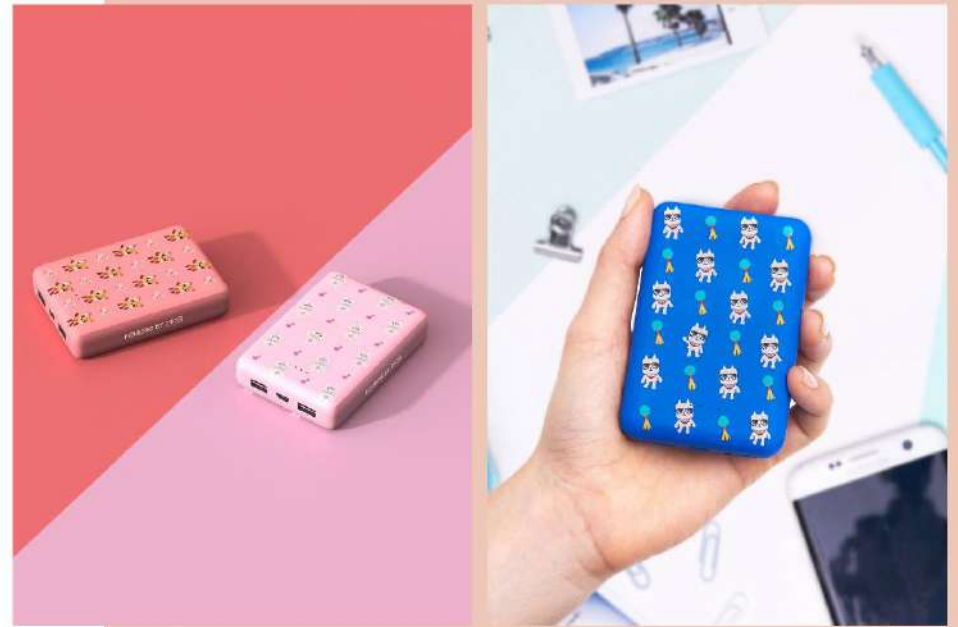

POWER ANIMALS 10 000mAh

2A
CHARGE
RAPIDE

POUR
VOYAGER

10000mAh
CAPACITE

DOUBLE
CHARGE

PRÊT À
L'EMPLOI

PROFITEZ DE
36H DE VIDEOS

4x
2 BATTERIES

210g
LÉGER

PACKAGING

Pour éviter de tomber en panne sèche de batterie et se trouver totalement déconnecté, adoptez notre Power Animals 10 000mAh! Encore plus puissante que sa petite sœur, vous pourrez recharger 2 téléphones simultanément et jusqu'à 4 batteries complètes. Performante, compacte et design, voici une batterie de qualité qui sort de l'ordinaire.

To avoid running out of battery and being totally disconnected, adopt our Power Animals 10 000mAh! Even more powerful than its little sister, you will be able to charge 2 phones simultaneously and up to 4 full batteries. A stylish, compact and powerful quality battery that stands out from the ordinary.